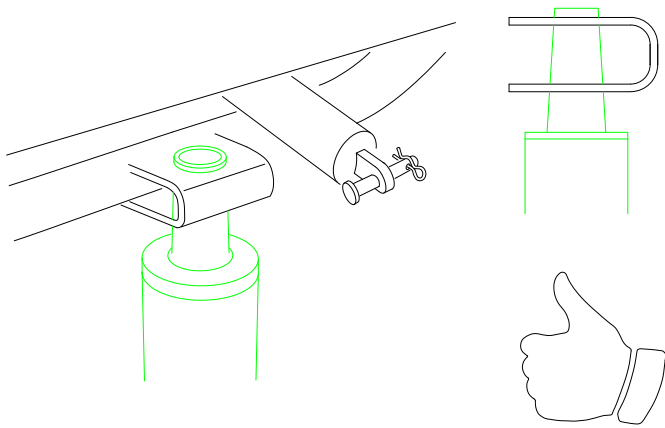

Assembly instruction 300 without gas lift

Scan QR code to watch movie on video platform

two people

remove the transport protection

1.1

1.2

2.1

2.2

2.3

3.1

3.2

3.3

3.4

4.1

4.2

4.3

check back is fixed

Exchange click plastic

bag with new click plastic

new click plastic