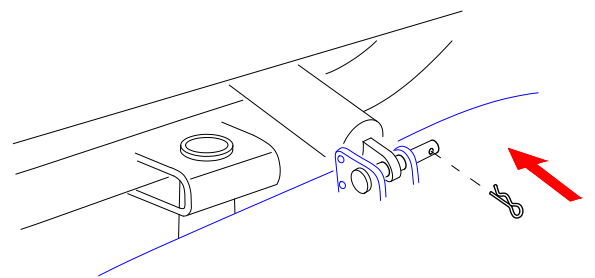

3.3

3.4

4.1

4.2

4.3

4.4

4.5