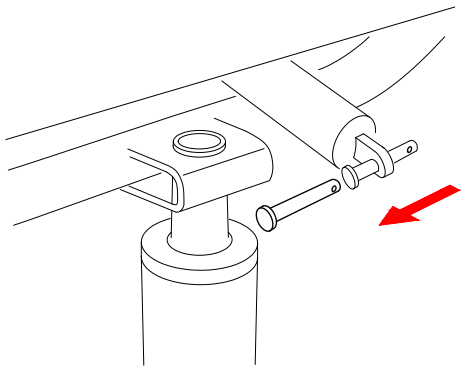

Assembly instruction 300 without gas lift

Scan QR code to watch movie on video platform

two people

remove the transport protection

1.1

1.2

2.1

2.2

2.3

3.1

3.2

3.3

3.4

4.1

4.2

4.3