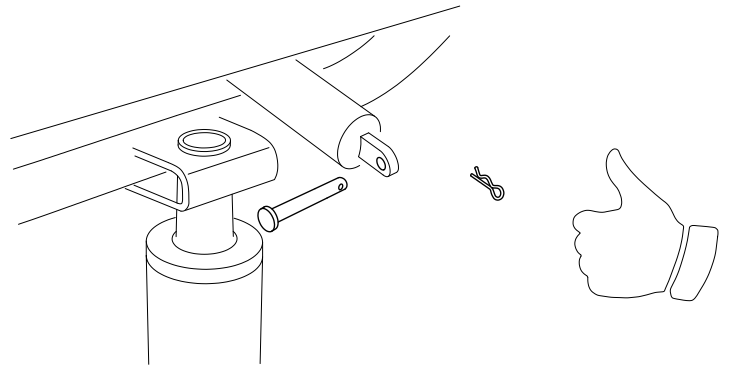

Assembly instruction 300 without gas lift

Scan QR code to watch movie on video platform

two people

remove the transport protection

1.1

1.2

2.1

2.2

2.3

3.1

3.2

3.3

3.4

4.1

4.2

4.3