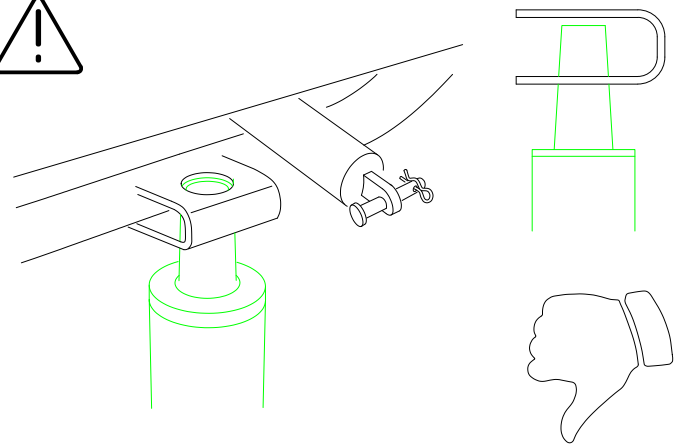

1.1

1.2

2.1

2.2

2.3

3.1

3.2