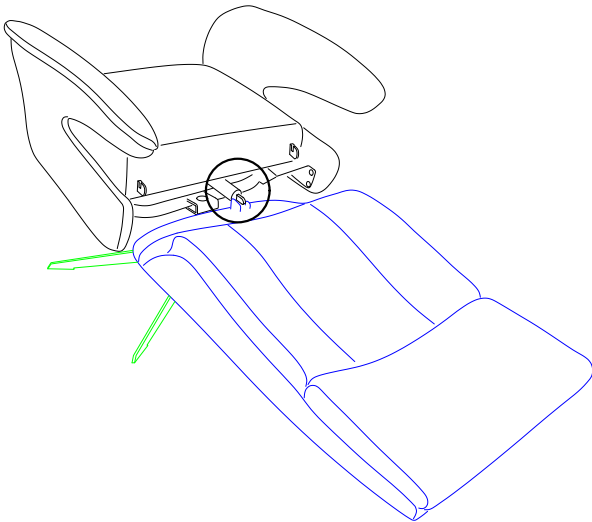

Assembly instruction 300 without gas lift

Scan QR code to watch movie on video platform

two people

remove the transport protection

1.1

1.2

2.1

2.2

2.3

3.1

3.2

3.3

3.4

4.1

4.2

4.3

4.4

4.5

5.1

5.2

5.3

5.4

Silent click

5.5