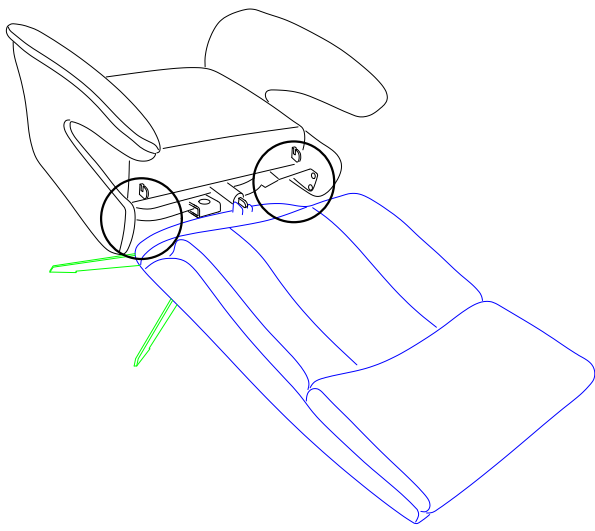

Assembly instruction 300 without gas lift

Scan QR code to watch movie on video platform

two people

remove the transport protection

1.1

1.2

2.1

2.2

2.3

3.1

3.2

3.3

3.4

4.1

4.2

4.3

4.4

4.5

5.1

5.2

5.3

5.4

Silent click

5.5

check back is fixed

Exchange click plastic

bag with new click plastic

new click plastic