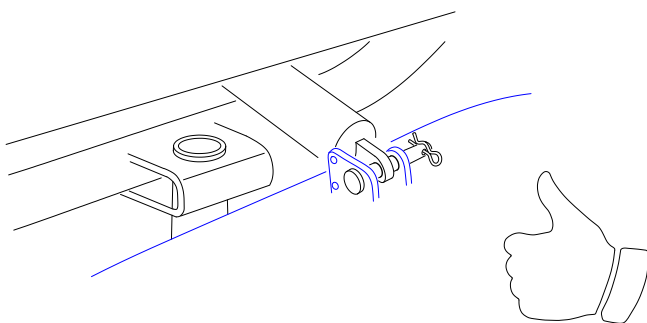

Assembly instruction 300 without gas lift

Scan QR code to watch movie on video platform

two people

remove the transport protection

1.1

1.2

2.1

2.2

2.3

3.1

3.2

3.3

3.4

4.1

4.2

4.3

4.4

4.5

5.1

5.2

5.3

5.4

Silent click

5.5