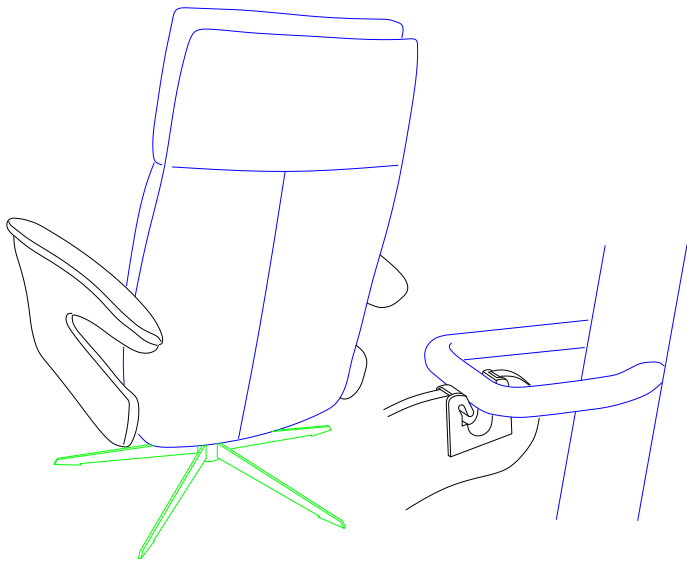

Assembly instruction 300 without gas lift

Scan QR code to watch movie on video platform

two people

remove the transport protection

1.1

1.2

2.1

2.2

4.4

4.5

5.1

5.2

5.3

5.4

Silent click

5.5

check back is fixed

Exchange click plastic

bag with new click plastic

new click plastic